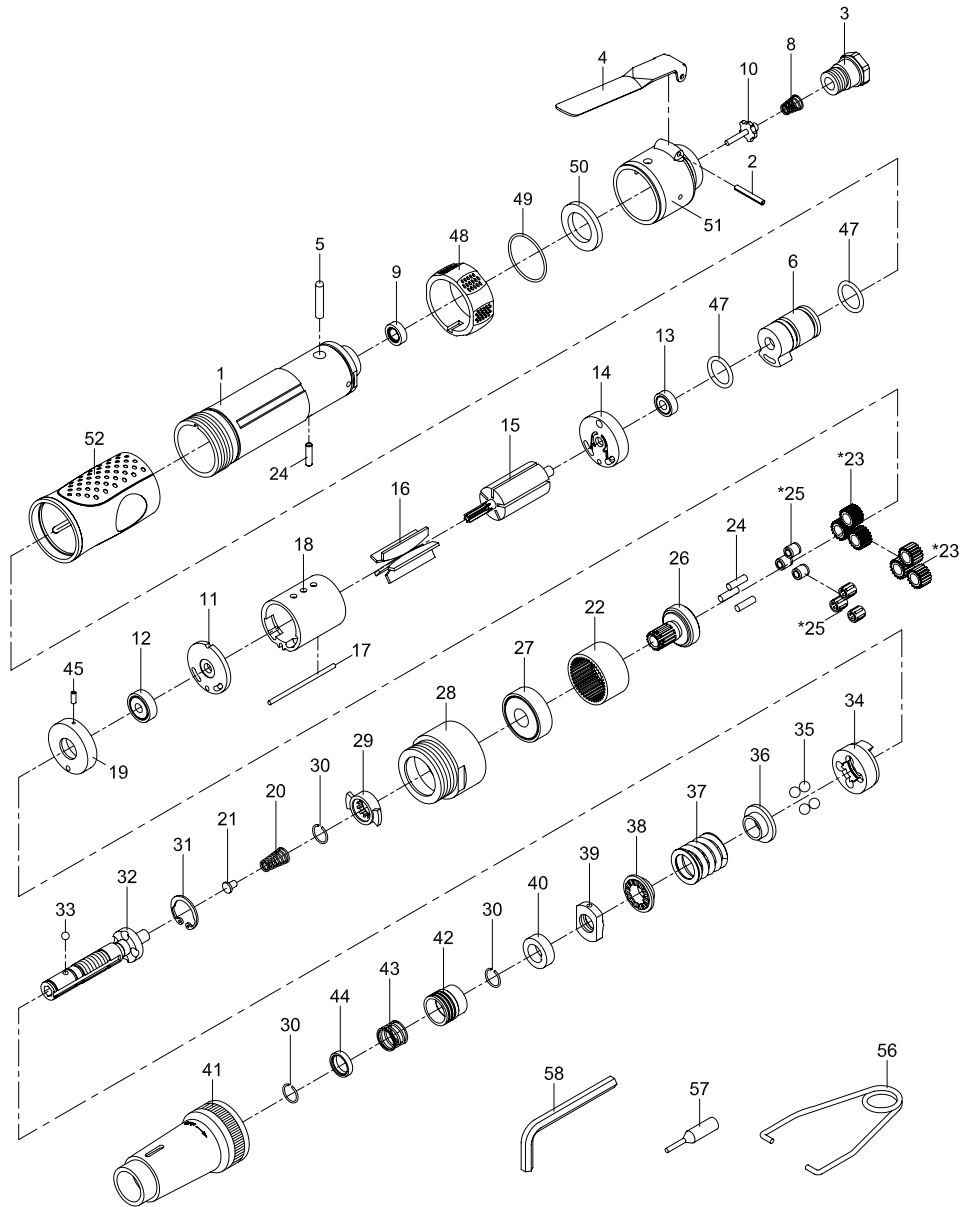

EXTERNAL ADJUSTABLE SCREWDRIVER

Index No.	Parts No.	Description	Index No.	Parts No.	Description
1	79-842301	Motor Housing	28	80228	Clamp Nut
2	50102	Spring Pin (3x22)	29	80229	Drive Dog
3	82-842103	Air Inlet	30	80230	Retaining Ring (3)
4	84204	Throttle Lever	31	80231	Retaining Ring (3) (RTW-21)
5	60-601105	Pin	32	80232	Cam Spindle
6	82-842206	Reverse Valve	33	40145	Steel Ball (1/8")
8	5J-842308	Spring	34	80234	Clutch Carrier
9	75-725145	Rubber Spacer	35	80235	Steel Ball (4) (1/4")
10	75-725146	Valve Stem	36	80236	Washer
11	80214	End Plate	37	802F37	Spring
12	030113	Ball Bearing (626zz)	38	80238	Washer
13	052213	Ball Bearing (696zz)	39	802F39	Adjust Nut
14	82-842214	Rear End Plate	40	80240	Spacer
15	80215-12	Rotor	41	82-8422F41	Clutch Housing
16	80216	Rotor Blade (5)	42	80242	Ball Retainer
17	80217-13	Pin (2.5x55)	43	80243	Spring
18	80218-22	Cylinder	44	80244	Washer
19	75-725119	Front End Plate	45	70117	Spring Pin (2x5)
20	80220	Spring	47	795847	O-Ring (2) (15.8x2.4)
21	80221	Spring Guide	48	5J-842321	Reversing Valve Knob
22	80222	Internal Gear	49	OR03100105	O-Ring (31x1.5)
*23	80223-11	Planet Gear (3)	50	82-842250	Muffler Material
	80223-14	Planet Gear (3)	51	5J-842353	Rear Cover
24	30124	Pin (4) (4x13.8)	52	82-842252	Rubber Grip
*25	80225	Bushing (3) (4x7x8)	56	82-842257	Hook
	080245	Needle Bearing (3)	57	600324	Key
26	80226	Work Spindle	58	10022	Hex. Wrench (1/4")
27	080227	Ball Bearing (6201z)			

*Optional Parts

82-8423F-0001